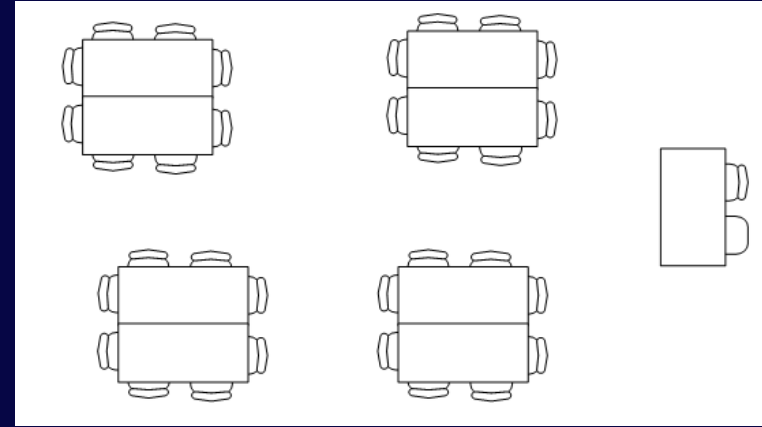

Cabaret Style