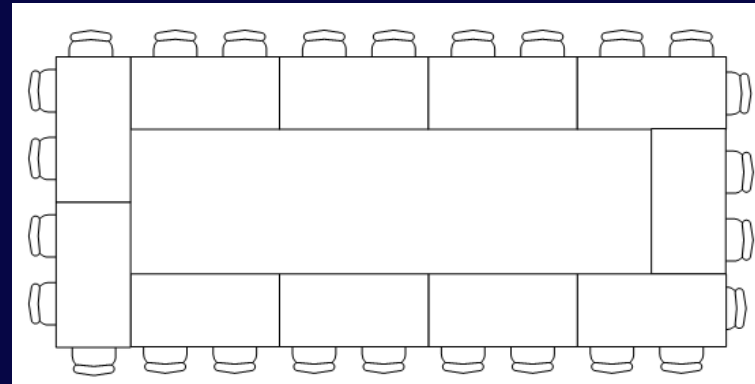

Boardroom Style

If you interested in a bespoke set up, please let us know and we can discuss options