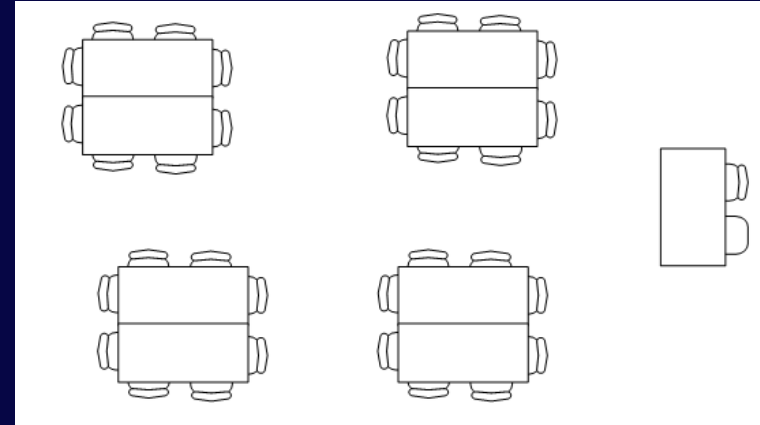

# Hub capacities

Room	Configuration	Capacity
Hub Theatre	As requested	275
Juniper & Medlar		60

## Cabaret Style