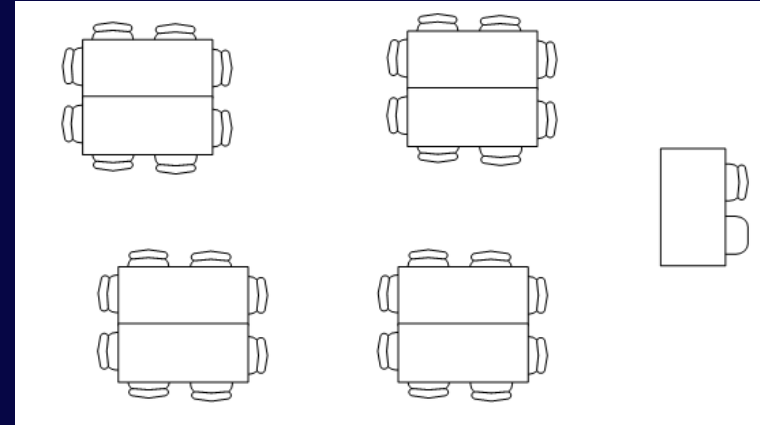

Cabaret Style