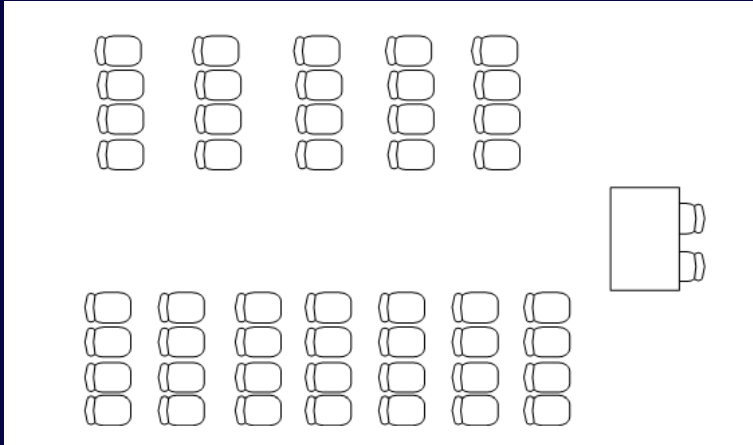

Theatre Style